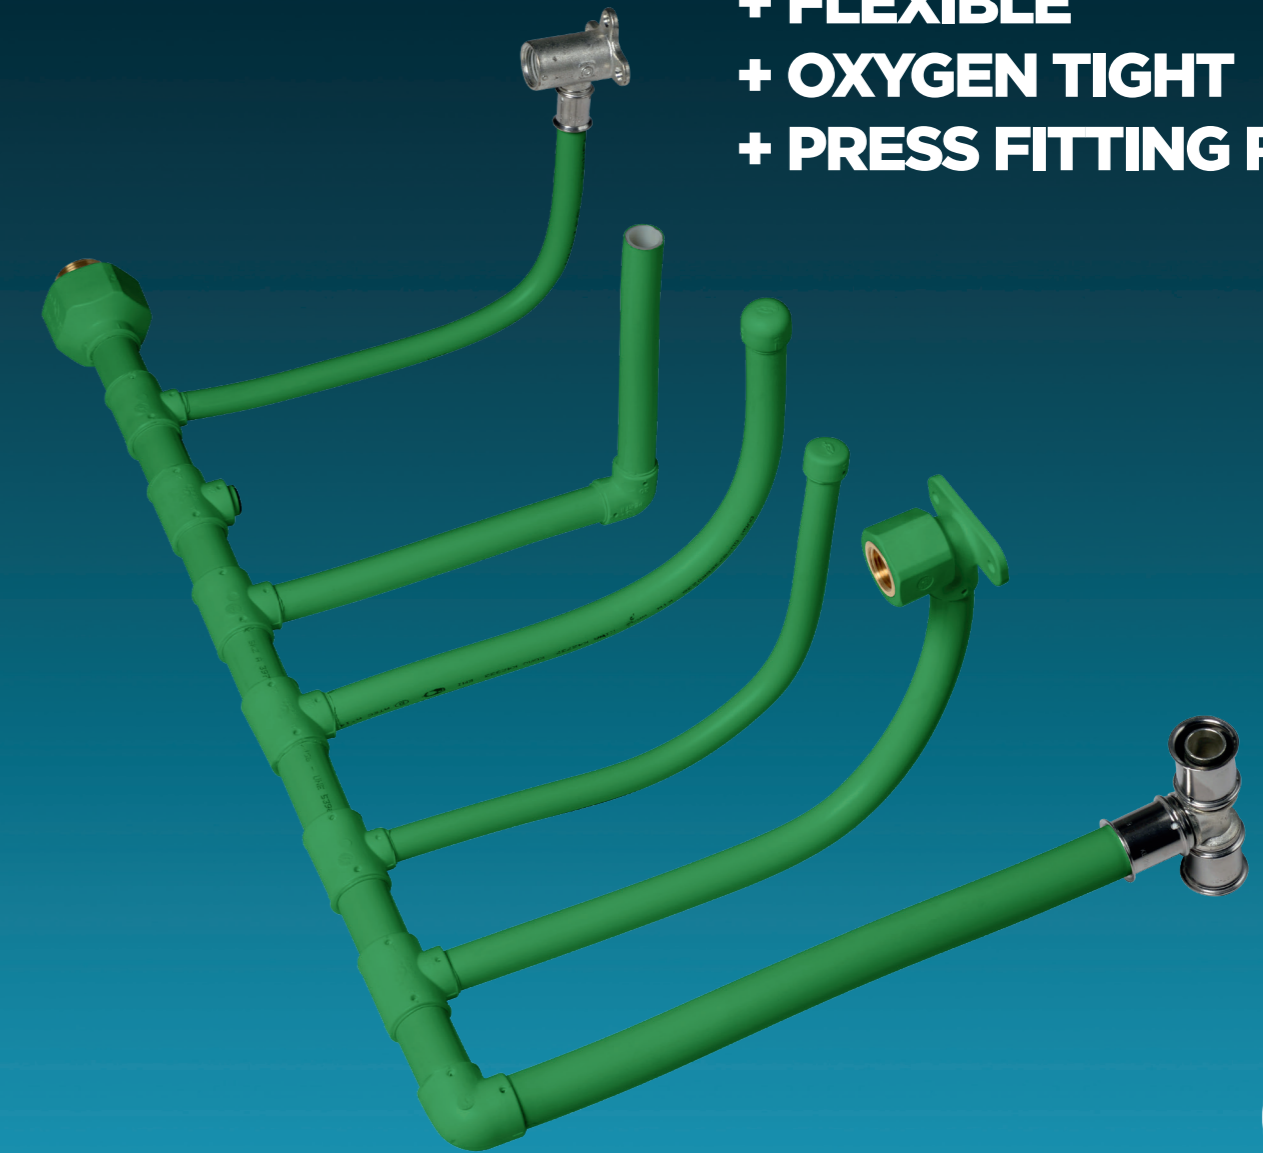

SMARTWELD® TECHNOLOGY FOR ALL APPLICATIONS

FROM POTABLE WATER TO INDUSTRY: SMARTWELD® FITTING TECHNOLOGY HAS A WIDE RANGE OF APPLICATION AREAS

POTABLE WATER

HEATING

CLIMATE

INDUSTRIAL

SMARTWELD® COMPLETE RANGE OF 16-32 MM

SOCKET MT  DIAMETER 16 x 1/2" 20 x 1/2" 20 x 3/4" 25 x 3/4" 25 x 1" 32 x 1" 40 x 1 1/4" 50 x 1 1/2" 63 x 2" 75 x 2 1/2"	SOCKET  DIAMETER 16 20 25 32 40 50 63 75	SOCKET FT  DIAMETER 16 x 1/2" 20 x 1/2" 20 x 3/4" 25 x 3/4" 25 x 1" 32 x 1" 40 x 1 1/4" 50 x 1 1/2" 63 x 2" 75 x 2 1/2"
ELBOW  DIAMETER 16 20 25 32 40 50 63 75	ELBOW MT  DIAMETER 16 x 1/2" 20 x 1/2" 20 x 3/4"	REDUCER  DIAMETER 20 x 16 25 x 20 32 x 25 40 x 32 40 x 25 50 x 40 50 x 32 50 x 25 63 x 50 63 x 40 63 x 32 63 x 25 75 x 63 75 x 50
ELBOW FT  DIAMETER 16 x 1/2" 20 x 1/2" 20 x 3/4"	TEE  DIAMETER 16 20 25 32 40 50 63 75	WALLPLATE FT  DIAMETER 16 x 1/2" 20 x 1/2"
TEE FT  DIAMETER 16 x 1/2" x 16 20 x 1/2" x 20 25 x 3/4" x 25 32 x 1 x 32	REDUCED TEE  DIAMETER 20 x 16 x 20 25 x 16 x 25 25 x 20 x 25 32 x 25 x 32	BALLVALVE  DIAMETER 16 20 25 32
ENDCAP  DIAMETER 16 20 25 32	COUPLING FT  DIAMETER 16 x 1/2" 20 x 1/2" 25 x 3/4" 32 x 1"	COUPLING MT  DIAMETER 16 x 1/2" 20 x 1/2" 25 x 3/4" 32 x 1"
ADAPTER  DIAMETER 25x20 25x25 32x20 32x25 NEW!	PIPE  DIAMETER 16 x 2,0 20 x 2,25 20 x 2,0 25 x 2,5 26 x 3,0 32 x 3,0	DIAMETERS 40-110 MM ON REQUEST OTHER COLORS AND FITTINGS IN PP-R AVAILABLE ON REQUEST

THE REVOLUTION IN PP-R MULTILAYER PIPE SYSTEMS

**+ FLEXIBLE
+ OXYGEN TIGHT
+ PRESS FITTING READY**

A SUPERIOR CONNECTION FOR MULTI LAYER PIPE SYSTEMS. BEST QUALITY, LOWEST COST!

SMARTWELD® FITTING TECHNOLOGY REALISES SIGNIFICANT SAVINGS IN COST OF MATERIALS AND TOOLS, AVOIDING FAILURE AND SAVE TIME.