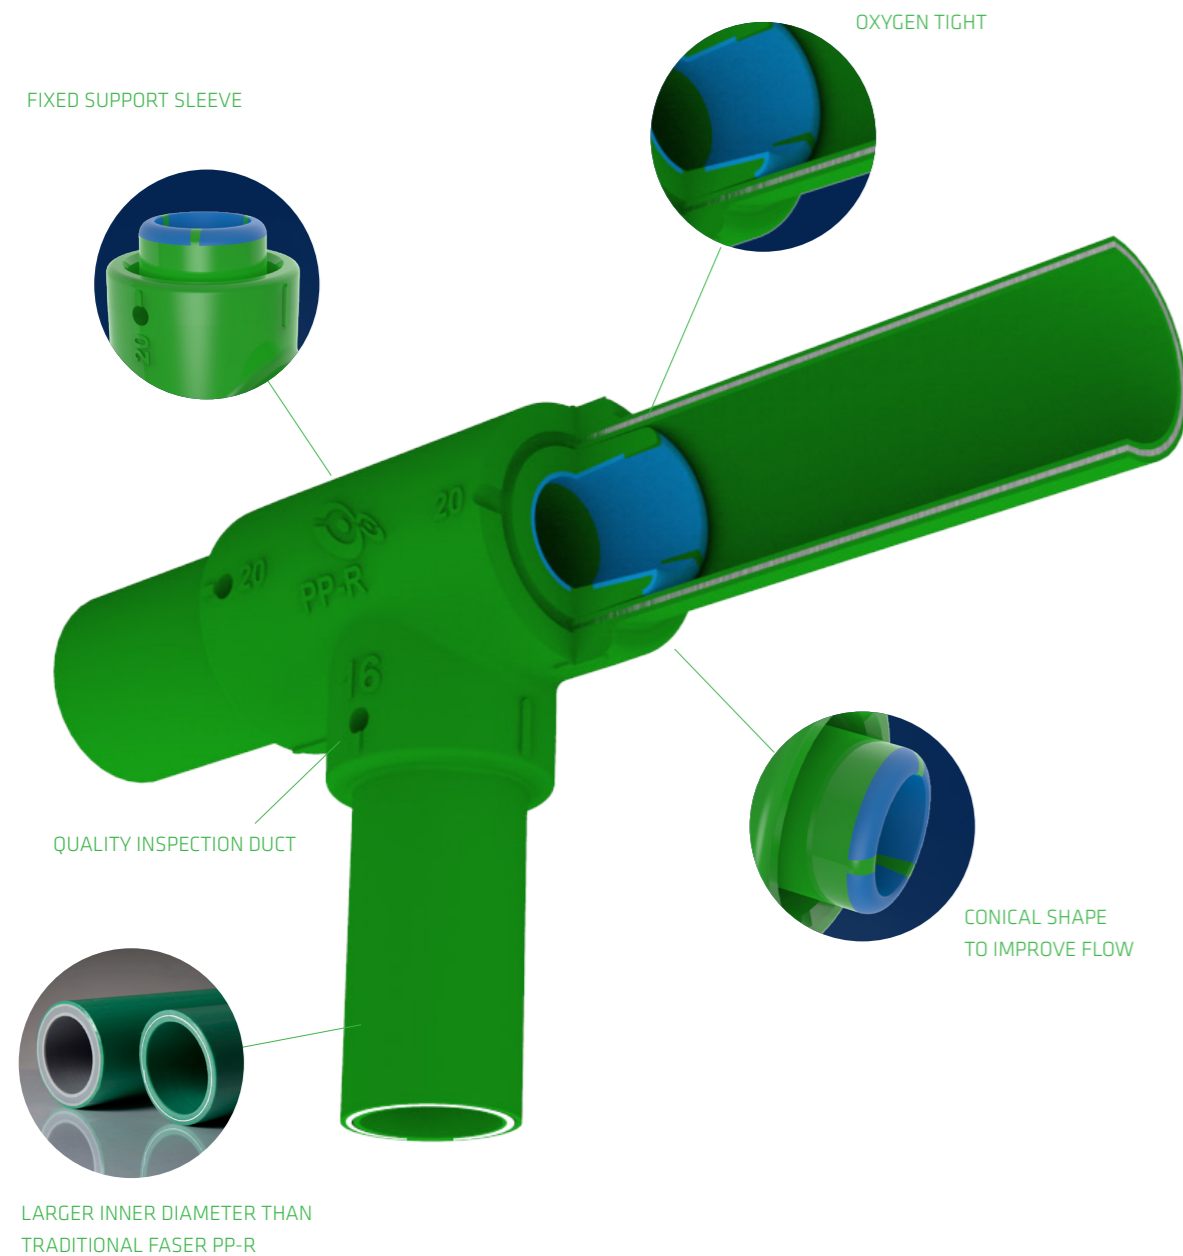

SOCKET MT  DIAMETER 16 x 1/2" 20 x 1/2" 20 x 3/4" 25 x 3/4" 25 x 1" 32 x 1" 40 x 1 1/4" 50 x 1 1/2" 63 x 2" 75 x 2 1/2"	SOCKET  DIAMETER 16 20 25 32 40 50 63 75	SOCKET FT  DIAMETER 16 x 1/2" 20 x 1/2" 20 x 3/4" 25 x 3/4" 25 x 1" 32 x 1" 40 x 1 1/4" 50 x 1 1/2" 63 x 2" 75 x 2 1/2"
ELBOW  DIAMETER 16 20 25 32 40 50 63 75	ELBOW MT  DIAMETER 16 x 1/2" 20 x 1/2" 20 x 3/4"	REDUCER  DIAMETER 20 x 16 25 x 20 32 x 25 40 x 32 40 x 25 50 x 40 50 x 32 50 x 25 63 x 50 63 x 40 63 x 32 63 x 25 75 x 63 75 x 50
ELBOW FT  DIAMETER 16 x 1/2" 20 x 1/2" 20 x 3/4"	TEE  DIAMETER 16 20 25 32 40 50 63 75	WALLPLATE FT  DIAMETER 16 x 1/2" 20 x 1/2"
TEE FT  DIAMETER 16 x 1/2" x 16 20 x 1/2" x 20 25 x 3/4" x 25 32 x 1 x 32	REDUCED TEE  DIAMETER 20 x 16 x 20 25 x 16 x 25 25 x 20 x 25 32 x 25 x 32	BALLVALVE  DIAMETER 16 20 25 32
ENDCAP  DIAMETER 16 20 25 32	COUPLING FT  DIAMETER 16 x 1/2" 20 x 1/2" 25 x 3/4" 32 x 1"	COUPLING MT  DIAMETER 16 x 1/2" 20 x 1/2" 25 x 3/4" 32 x 1"
ADAPTER  DIAMETER 25x20 25x25 32x20 32x25 NEW!	PIPE  DIAMETER 16 x 2,0 20 x 2,25 20 x 2,0 25 x 2,5 26 x 3,0 32 x 3,0	DIAMETERS 40-110 MM ON REQUEST OTHER COLORS AND FITTINGS IN PP-R AVAILABLE ON REQUEST

THE REVOLUTION IN PP-R MULTILAYER PIPE SYSTEMS

**+ FLEXIBLE
+ OXYGEN TIGHT
+ PRESS FITTING READY**

A SUPERIOR CONNECTION FOR MULTI LAYER PIPE SYSTEMS. BEST QUALITY, LOWEST COST!

SMARTWELD® FITTING TECHNOLOGY REALISES SIGNIFICANT SAVINGS IN COST OF MATERIALS AND TOOLS, AVOIDING FAILURE AND SAVE TIME.

SMARTWELD® PRODUCT RANGE

SMARTWELD® COMBINES PROVEN WELDING TECHNOLOGY WITH REVOLUTIONARY FITTING TECHNOLOGY IN A WIDE RANGE.

WELDING TOOLS

PIPES

FITTINGS

YOUR BENEFITS

PLUMBERS

- + QUICK AND EASY INSTALLATION**
In a single step, fitting and pipe are connected quickly and easily with just one tool.
- + BENDABLE**
- + OXYGEN TIGHT**
- + PRESS FITTING READY**
- + ECONOMIC**
Smartweld delivers the most economic connection, less fittings.
- + SAFETY**
No O-rings, wellknown material.